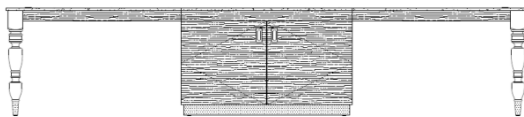

Metal legs and stretcher
With Asia Sourced Quartz Top

GF-302

C Table
W18xD11xH27

Metal base HPL top

GF-303

Expansive Linear Desk - Large KD
Legs W166xD25xH30.75

Asia Sourced Quartz Top

GF-304

Wood Shelving with Wire Baskets
H21xD14xH8.5

GF-306

D I S T I N C T I O N H O S P I T A L I T Y TM

	Expansive Linear Desk - Small KD Legs W142xD25xH30.75	Asia Sourced Quartz Top	GF-307
	Towel Storage/Amenities Display		GF-308
	Freestanding Desk - Small COM Stone W71xD25xH30.75	Asia Sourced Quartz Top	GF-311
	Vanity and Top Wx54xD24xH37.75	Square metal legs and stretcher and Asia Sourced Quartz Top	GF-313
	TV Chest - Small W49.375xD18xH30.75	Asia Sourced Quartz Top	GF-314